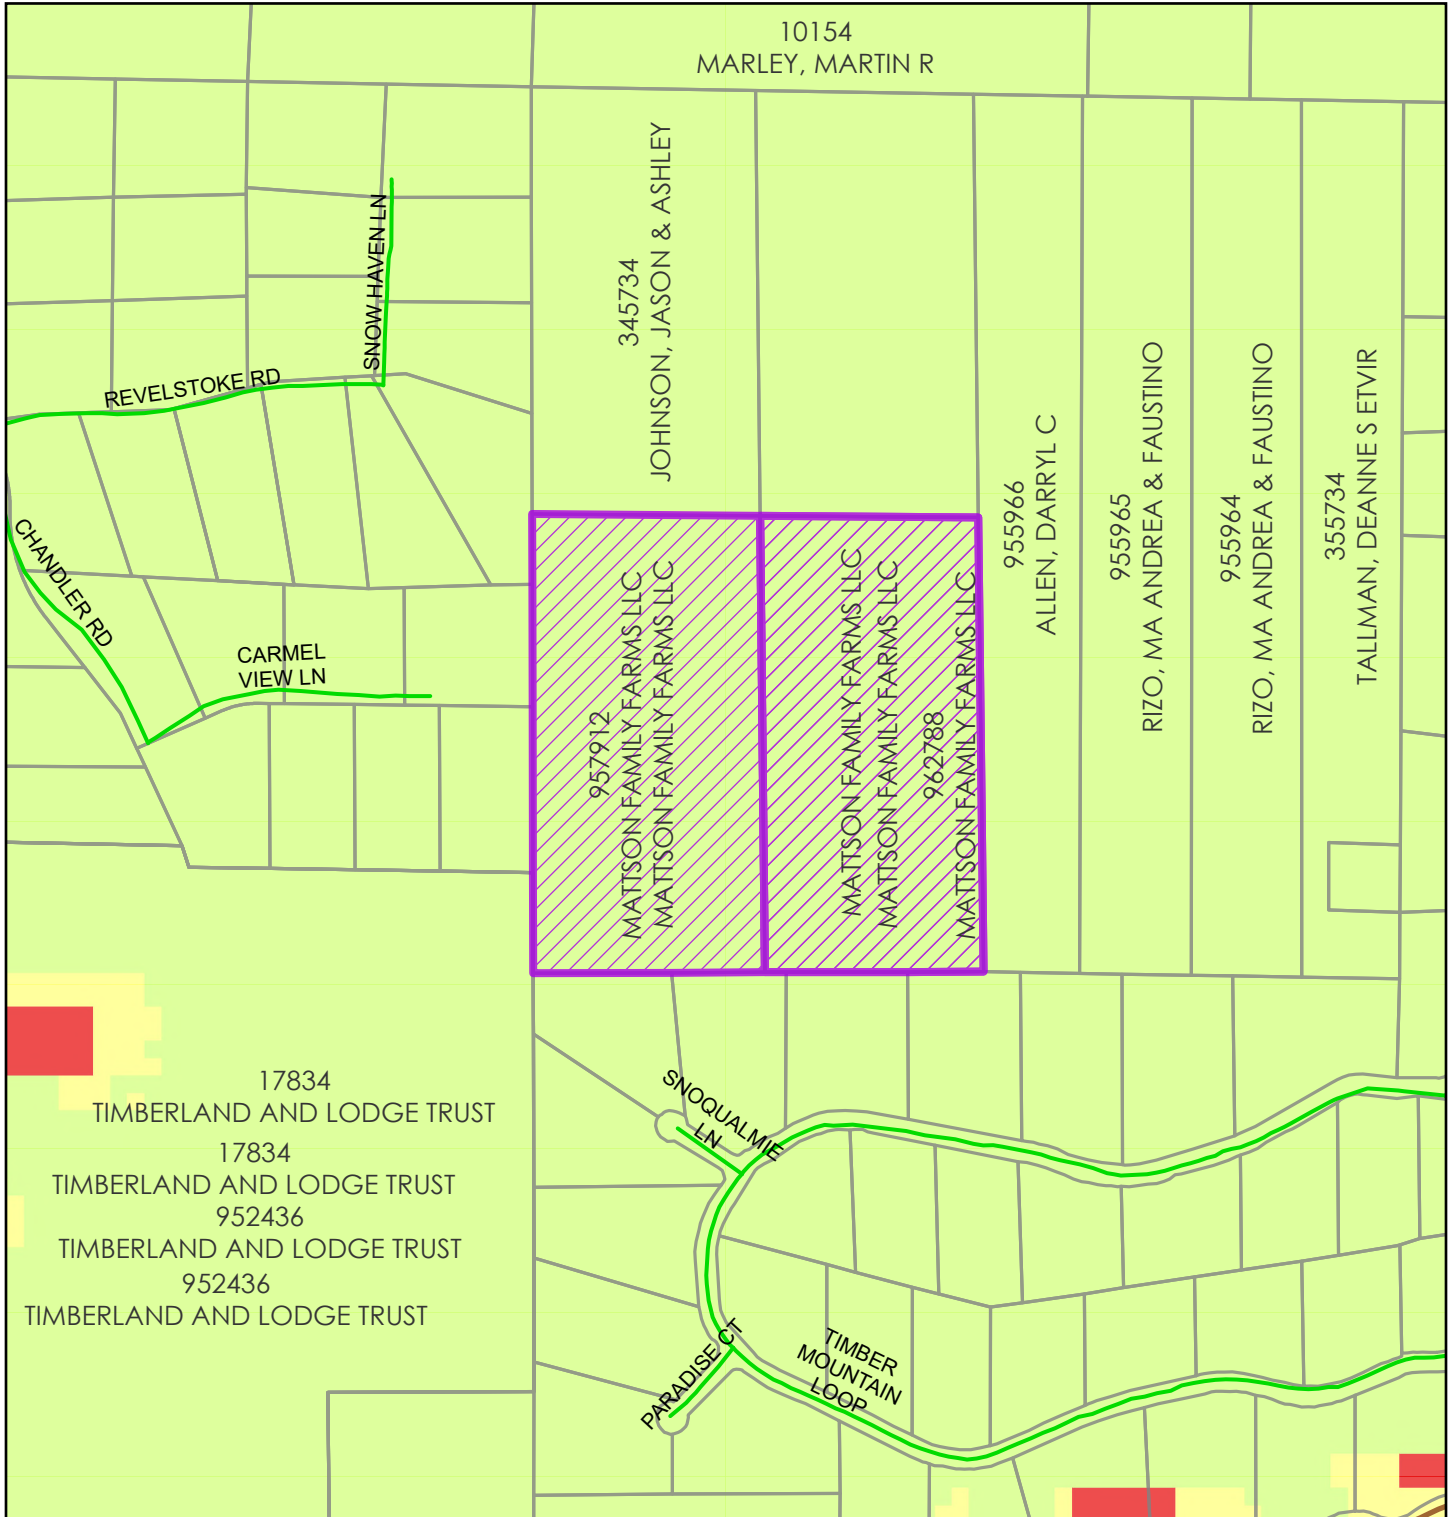

BL-26-00005 Mattson

Hazardous Slope

2026

Coordinate System: NAD 1983 StatePlane Washington South FIPS 4602 Feet

0 310 620 Feet

0 105 210 Meters